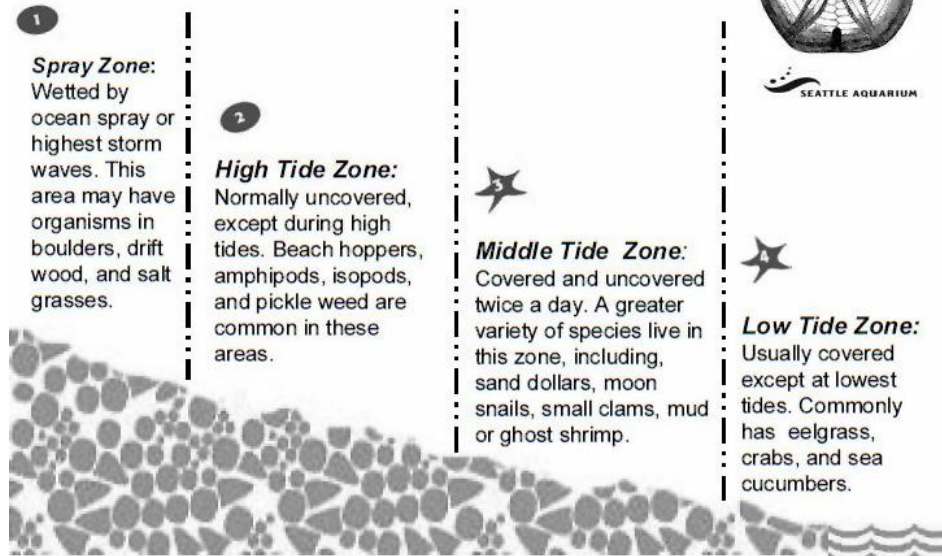

Gig Harbor WILDLIFE SPECIES

This is not a comprehensive list, but it's a good start on some of the species you may see in Gig Harbor, with the main focus being on estuary life.

Identifying Tidal Zones on Sandy and Mud Flat Beaches ...

[Sanddab](#) (*Citharichthys sp.*)

INVERTEBRATES

[Hermit Crab](#) (several species)

[Dungeness Crab](#) (*Cancer magister*)

[Graceful Crab](#) (*Cancer gracilis*)

[Green Shore Crab](#) (*Hemigrapsus oregonensis*)

INSECTS

[Damselfly](#) (many species)
[Dragonfly](#) (many species)
[Green Darner](#) (*Anax junius*)

PLANTS

[Pacific Eelgrass](#) (*Zostera marina*)
[Sea Lettuce](#) (*Ulva lactuca*)
[Flat-tube Sea Lettuce](#) (*Ulvalinza*)
Short Sea Lettuce (*Praiola meridionalis*)
Green Algae (*Ulva* sp.)
[Red Algae or Splendid Iridescent Seaweed](#) (*Mazzaella splendens*)
[Red Seaweed](#) (*Callophyllis* sp.)
Purple Laver (*Porphyra* sp.)
[Rockweed](#) (*Fucus* sp.)
[Bull Kelp](#) (*Nereocystis luetkeana*)
[Pickleweed](#) (*Salicornia virginica*)
[Seaside Arrowgrass](#) (*Triglochin maritima*)
[Saltgrass](#) (*Distichlis spicata*)
[Surf Grass](#) (*Phyllospadix* sp.)
[Sand Spurry](#) (*Spergularia marina* and other species)
[Gumweed](#) (*Grindelia integrifolia*)
Marsh Grass (*Spartina* sp.)
Tufted Hairgrass (*Deschampsia cespitosa*)
[Douglas Aster](#) (*Symphyotrichum subspicatum*)